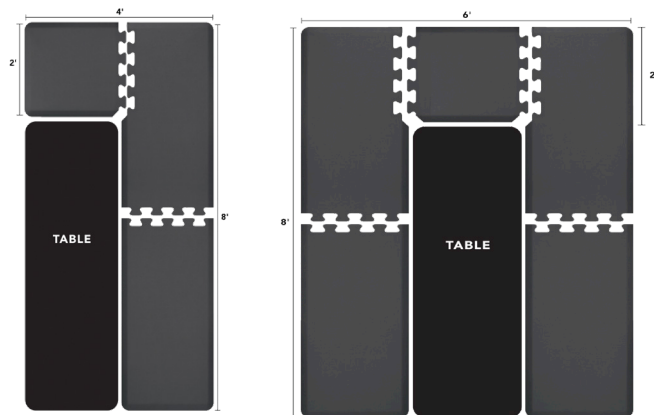

Name:	
School/Organization:	
Dealer/Rep:	

Phone:			
E-mail:			
Sales Rep:	Quote:		

SMART STEP

PUZZLE RUNNER FLOOR MATS

STANDARD FEATURES:

- Unmatched comfort and support
- Gradual edges will never curl
- 99.99% Anti-Microbial
- Non-Slip top and bottom surfaces
- Will not separate, bubble, or delaminate
- ¾" SmartTech™ polyurethane technology
- Perfected and tested for over 10 years
- 10-Year manufacturer's warranty
- Proudly made in the USA
- Manual lift back cushion
- Manually adjustable back and knee cushions
- Rounded corners

RIGHTL482

TABLEU8682

PUZZLE RUNNER COLLECTION:

☐ SSR752 - Puzzle 7.5' x 2' 90"L x 24"W x .75"H	☐ SSR802 - Puzzle 8' x 2' 96"L x 24"W x .75"H	☐ SSR852 - Puzzle 8.5' x 2' 102"L x 24"W x .75"H	☐ SSR902 - Puzzle 9' x 2' 108"L x 24"W x .75"H
QTY	QTY	QTY	QTY
☐ SSR952 - Puzzle 9.5' x 2' 114"L x 24"W x .75"H	☐ SSR142 - Puzzle 14' x 2' 168"L x 24"W x .75"H	☐ SSR753 - Puzzle 7.5' x 3' 90"L x 36"W x .75"H	☐ SSR803 - Puzzle 8' x 3' 96"L x 36"W x .75"H
QTY	QTY	QTY	QTY
☐ SSR853 - Puzzle 8.5' x 3' 102"L x 36"W x .75"	☐ SSR903 - Puzzle 9' x 3' 108"L x 36"W x .75"H	☐ SSR953 - Puzzle 9.5' x 3' 114"L x 36"W x .75"H	☐ SSR143 - Puzzle 14' x 3' 168"L x 36"W x .75"H
QTY	QTY	QTY	QTY

PUZZLE RUNNER MOSAIC COLLECTION:

☐ SSR752M - Puzzle Mosaic 7.5' x 2' 90"L x 24"W x .75"H	☐ SSR802M - Puzzle Mosaic 8' x 2' 96"L x 24"W x .75"H	☐ SSR852M - Puzzle Mosaic 8.5' x 2' 102"L x 24"W x .75"H	☐ SSR902M - Puzzle Mosaic 9' x 2' 108"L x 24"W x .75"H
QTY	QTY	QTY	QTY
☐ SSR952M - Puzzle Mosaic 9.5' x 2' 114"L x 24"W x .75"H	☐ SSR142M - Puzzle Mosaic 14' x 2' 168"L x 24"W x .75"H	☐ SSR753M - Puzzle Mosaic 7.5' x 3' 90"L x 36"W x .75"H	☐ SSR803M - Puzzle Mosaic 8' x 3' 96"L x 36"W x .75"H
QTY	QTY	QTY	QTY
☐ SSR853M - Puzzle Mosaic 8.5' x 3' 102"L x 36"W x .75"H	☐ SSR903M - Puzzle Mosaic 9' x 3' 108"L x 36"W x .75"H	☐ SSR953M - Puzzle Mosaic 9.5' x 3' 114"L x 36"W x .75"H	☐ SSR143M - Puzzle Mosaic 14' x 3' 168"L x 36"W x .75"H
QTY	QTY	QTY	QTY