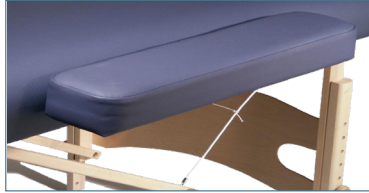

Name:	
School/Organization:	
Dealer/Rep:	

Phone:			
E-mail:			
Sales Rep:	Quote:		

CLASSIC SERIES

EXTENSIONS

Sliding Arm Extensions:

SLD - Sliding Side Arm Extensions with Standard Upholstery (set of two)

SLD-TT - Sliding Side Arm Extensions with True Touch Upholstery (set of two) 18.5"L x 4.5"W x 3"H

QTY

**For Basic Classic Series Tables only*

Swivel Side Arm Supports:

SWV - Swivel side Arm Supports with Standard Upholstery (set of two)

SWV-TT - Swivel Side Arm Supports with True Touch Upholstery (set of two) 18.5"L x 4.5"W x 3"H