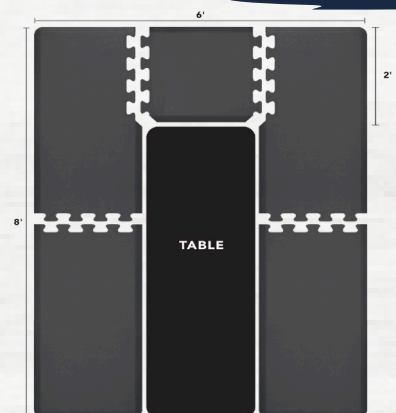

TABLEU8682