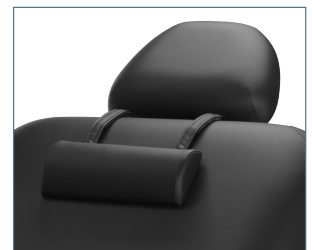

## STANDARD FEATURES:

- Load Capacity: 550 lbs.
- 72”L x 30”W
- Height range: 24-33”
- 76” Length with ankle extension
- 87” Length with ankle extension and face rest
- Solid beech wood frame
- 3.5” Multi-layer foam
- 8” on center dual-end accessory ports
- Rounded corners
- Open shelf storage
- Interlocking legs
- Table includes: Solutions classic adjustable face rest with crescent pillow, salon head and neck support pillow, removable side arms, front arm sling, and ankle extension

Removeable Side Arms

4” Ankle Extension

Solutions Classic Adjustable Face Rest & Crescent Pillow with Front Arm Sling

Salon Head and Neck Support Pillow