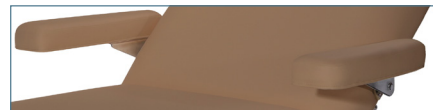

Solutions Upholstery Choices:

☐		Beige	☐		Otter
☐		Chocolate	☐		Charcoal
☐		Black			

Removeable Side Arms